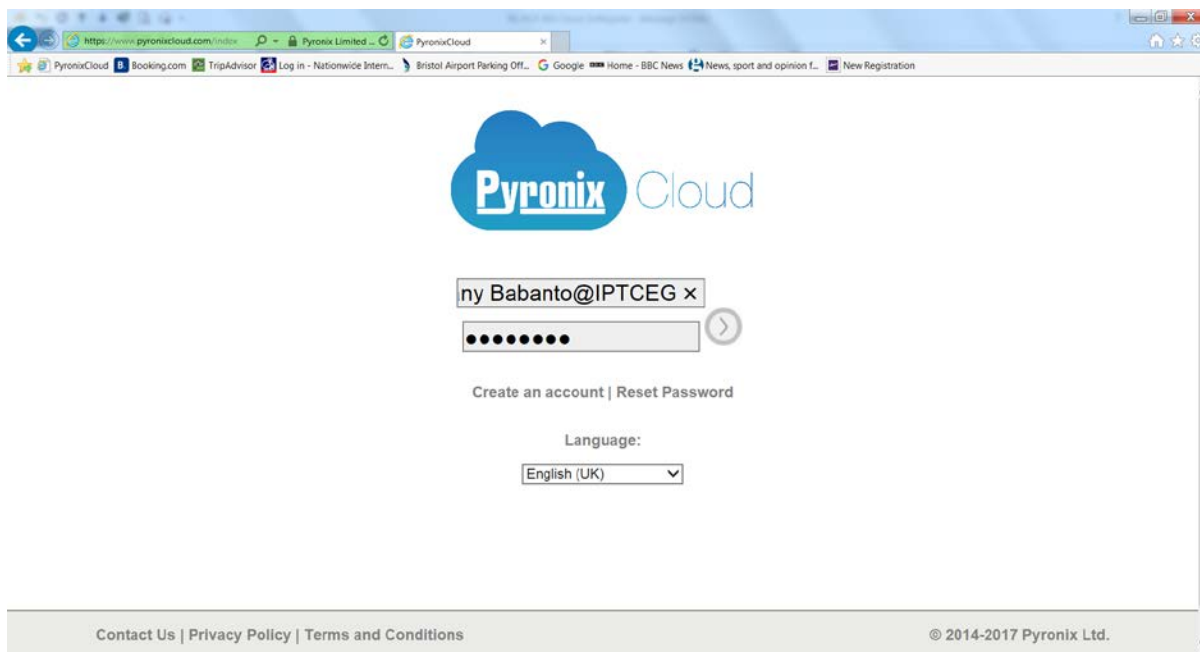

Panel Cloud Subscription Process

Log into your account.

Select the panel that you need to pay the subscription for and then click on the "Cloud" icon.

Panel Cloud Subscription Process

Then the cost will be displayed. Press continue.