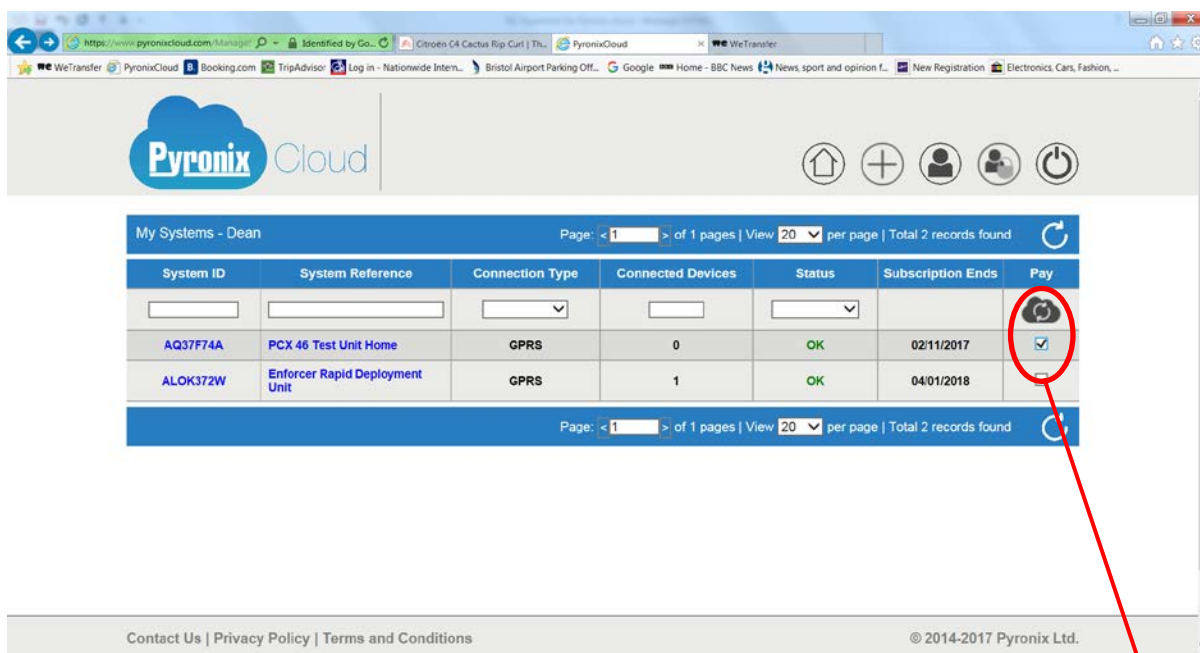

Panel Cloud Subscription Process

Log into your account.

Select the panel that you need to pay the subscription for and then click on the "Cloud" icon.

Panel Cloud Subscription Process

Then the cost will be displayed. Press continue.