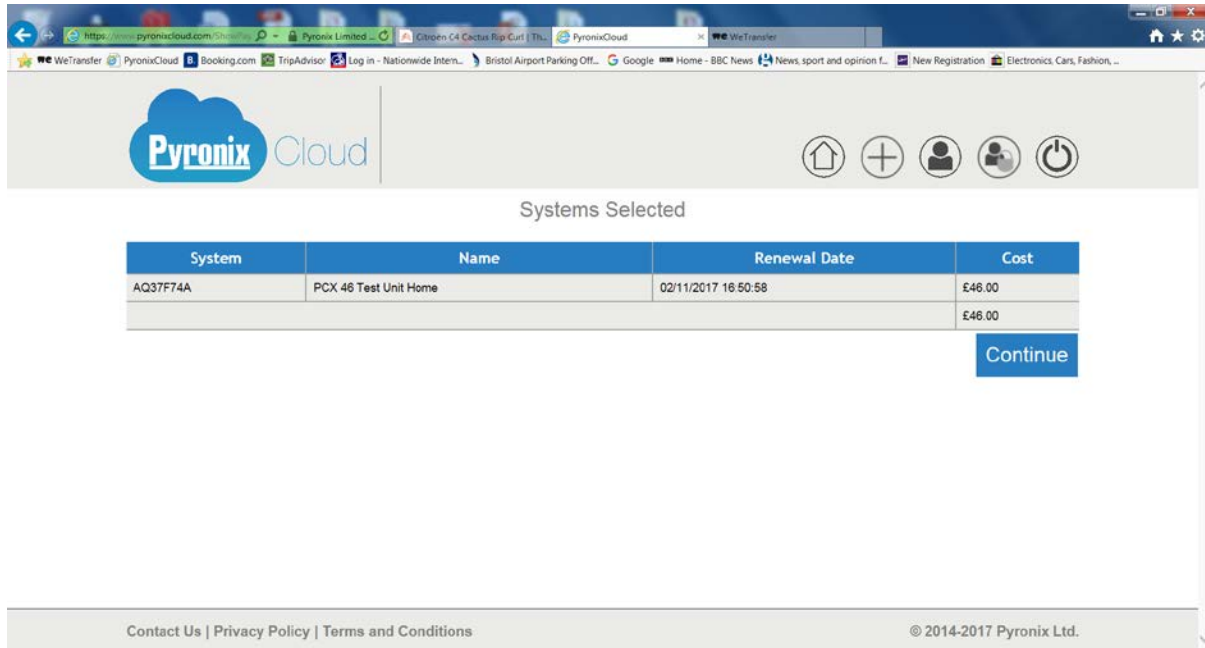

Panel Cloud Subscription Process

Log into your account.

Select the panel that you need to pay the subscription for and then click on the "Cloud" icon.

Panel Cloud Subscription Process

Then the cost will be displayed. Press continue.