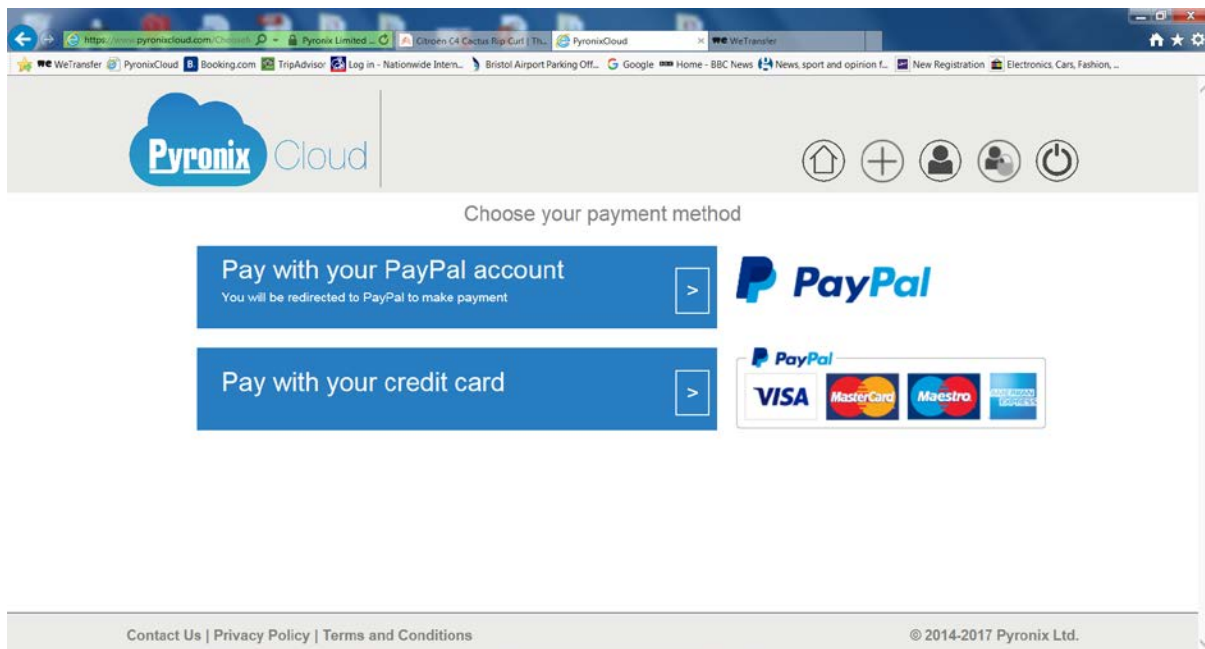

Panel Cloud Subscription Process

Log into your account.

Select the panel that you need to pay the subscription for and then click on the "Cloud" icon.

Panel Cloud Subscription Process

Then the cost will be displayed. Press continue.

Make payment as directed.