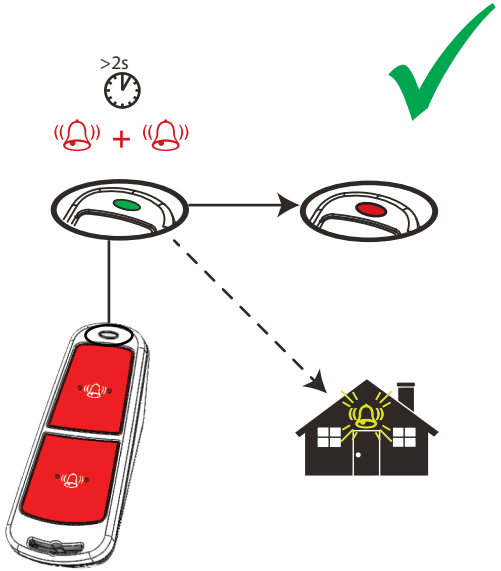

HUD/MED-WE

Two Way Wireless Hold Up/Medical Device
User Guide

Pyronix
HIKVISION

HUD/MED-WE

Two Way Wireless Hold Up/Medical Device
User Guide

1

2

3

1

65mm

2

3