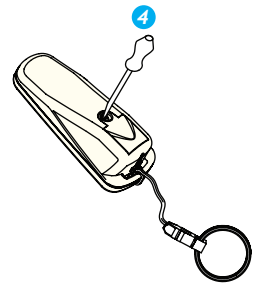

HUD/MED-WE

Two Way Wireless Hold Up/Medical Device
User Guide

Pyronix
HIKVISION

HUD/MED-WE

Two Way Wireless Hold Up/Medical Device
User Guide

1

2

3

1

65mm

2

3