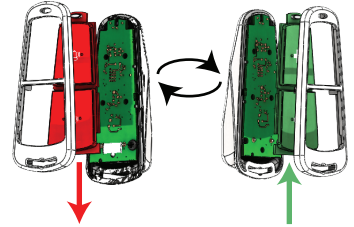

HUD/MED-WE

Two Way Wireless Hold Up/Medical Device
User Guide

Pyronix
HIKVISION

HUD/MED-WE

Two Way Wireless Hold Up/Medical Device
User Guide

1

2

3

1

65mm

2

3