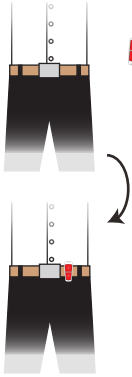

HUD/MED-WE

Two Way Wireless Hold Up/Medical Device
User Guide

Pyronix
HIKVISION

HUD/MED-WE

Two Way Wireless Hold Up/Medical Device
User Guide

1

2

3

1

65mm

2

3