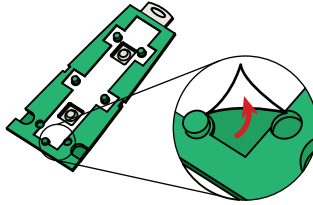

HUD/MED-WE

Two Way Wireless Hold Up/Medical Device
User Guide

Pyronix
HIKVISION

HUD/MED-WE

Two Way Wireless Hold Up/Medical Device
User Guide

1

2

3

1

65mm

2

3