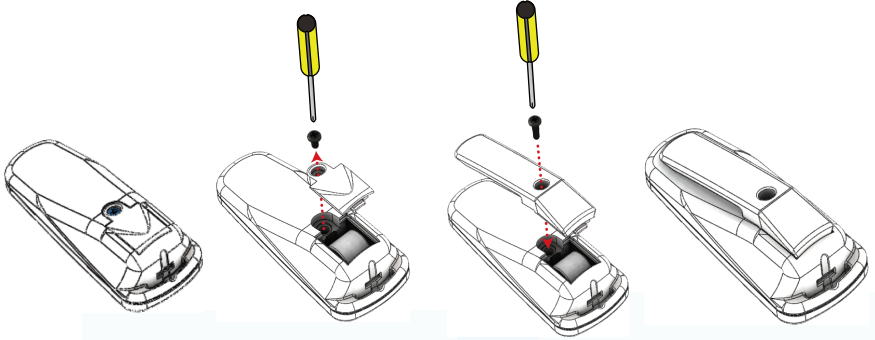

HUD/MED-WE

Two Way Wireless Hold Up/Medical Device
User Guide

Pyronix
HIKVISION

HUD/MED-WE

Two Way Wireless Hold Up/Medical Device
User Guide

1

2

3

1

65mm

2

3